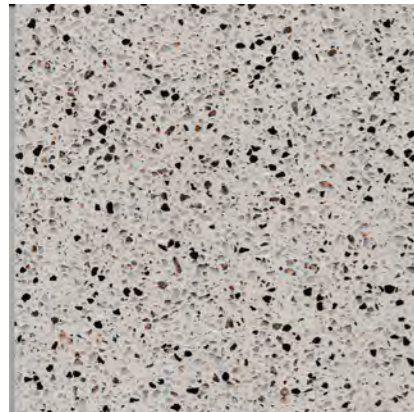

A breathtakingly light stone with soft grey and white streaks creates a vast glacial feel to Iceberg White. Finer detail makes this stone perfect for smaller spaces or those with minimal light.

Kaolinite

Crown

A lavish and rich off-white marble with striking rivers of gold, caramel and slate, connected by fine silver veins. Crown celebrates the regal yet natural beauty of marble like no other.

Classic Range

Classic Range

Iconic and timeless, our Classic Range celebrates true style that never fades.

TIDAL SAND

BIANCA

CONCRETE

DARK SLATE

MAGNOLIA

FLORENTINE