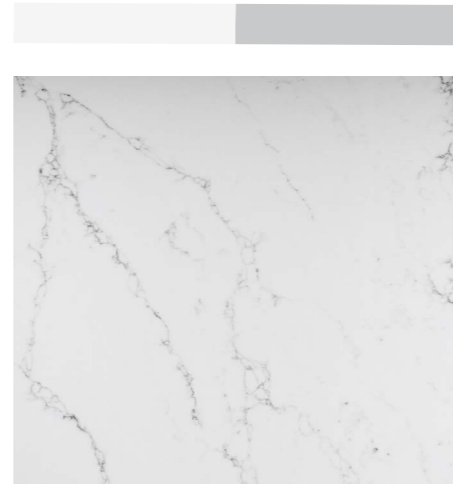

Glacier

Inspired by white capped glaciers with striking lines of marble details throughout. This is a majestic and elegant piece that beautifully captures and reflects light.

MOSMAN KITCHEN & BATHROOM FEATURING GLACIER