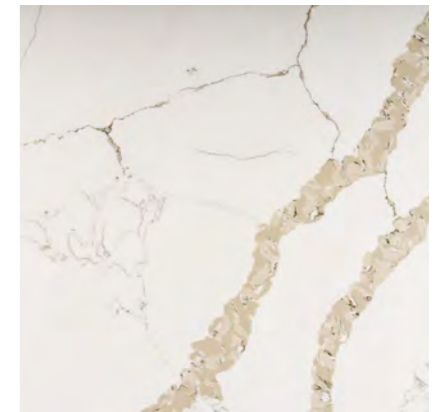

LYSKAMM

BASALT CEMENTO

DESERT CEMENTO

ICEBERG WHITE

KAOLINITE

Marble Range CONTINUED

CALACATTA SILVER

MAGNOLIA

Mount Cemento

Subtle markings of white and grey create a stunning, organic pattern that changes in complexity and beauty with every viewing. Inspired by snowcapped mountains and glacial rivers, this tasteful stone beckons to be touched and lived in.

Crown

A lavish and rich off-white marble with striking rivers of gold, caramel and slate, connected by fine silver veins. Crown celebrates the regal yet natural beauty of marble like no other.

Classic Range