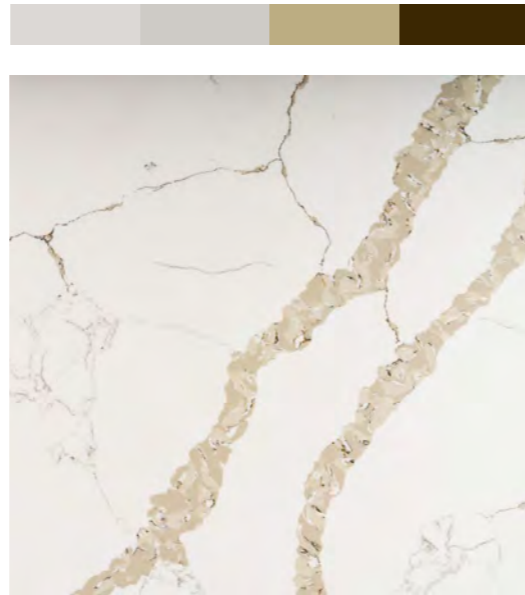

Mount Cemento

Subtle markings of white and grey create a stunning, organic pattern that changes in complexity and beauty with every viewing. Inspired by snowcapped mountains and glacial rivers, this tasteful stone beckons to be touched and lived in.

Calacatta Silver

A Neolithic style that remains timeless, Calacatta Silver is luxury, elegance and drama in stone. This beautiful silver grey stone with subtle white vein offers freshness and warmth.

Iceberg White

A breathtakingly light stone with soft grey and white streaks creates a vast glacial feel to Iceberg White. Finer detail makes this stone perfect for smaller spaces or those with minimal light.

Kaolinite

Featuring stunning veins of caramel, taupe and ash set within a neutral, porcelain like background, Kaolinite offers striking elements for those seeking a more traditional marble effect.

Marquina

Elegant and striking, Marquina stands out for its dark landscape with pure white veins that stretch across each slab, like lightning bolts across the night sky. A bold and contemporary finish for those seeking a statement piece in any room.