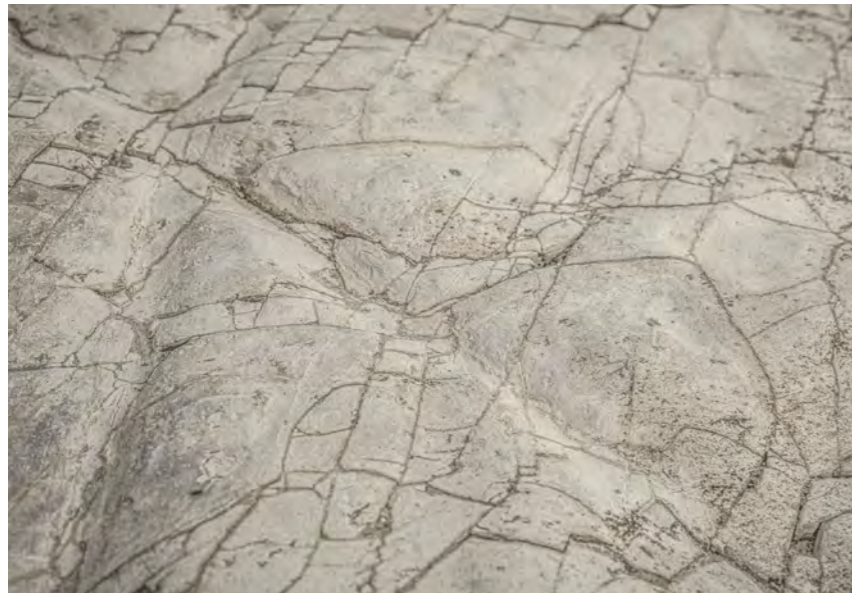

Mount Cemento

Subtle markings of white and grey create a stunning, organic pattern that changes in complexity and beauty with every viewing. Inspired by snowcapped mountains and glacial rivers, this tasteful stone beckons to be touched and lived in.

Calacatta Silver

A Neolithic style that remains timeless, Calacatta Silver is luxury, elegance and drama in stone. This beautiful silver grey stone with subtle white vein offers freshness and warmth.

Iceberg White