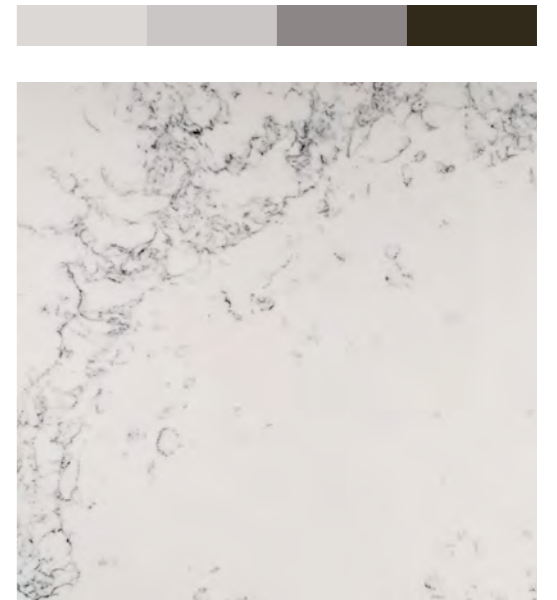

Statumax

Inspired by the marble used for some of the greatest sculptures in the world, Statumax showcases perfection in tone with a velvet touch finish. Elegant, sculptural and suitable for floors, walls, and benchtops throughout your home.